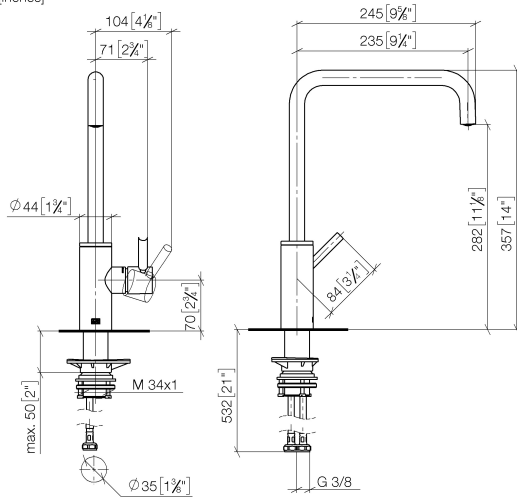

33 815 861

- 235mm projection
- pivotable spout 360°
- Optional swivel limiter available with swivel limiter set 12 820 970 90
- air-enriched flow
- max. flow 8 l/min at 3 bar flow pressure
- lead-free
- This product can help a building meet the requirements of Green Building Rating Systems, e.g. LEED®, BREEAM®, DGNB

**Recommended miscellaneous**

**Swivel limitation set -** 12 820 970 90

**Recommended miscellaneous**

**Strainer waste with control handle - Chrome** 10 712 970-00

**Recommended miscellaneous**

**Dispenser without rosette - Chrome** 82 424 970-00

33 815 861

mm [inches]

**Flow rate chart**

**Certificates**

LGA\_38642.

WRAS\_240102021.

33 815 861

**Spare parts list**

No.	Item Number	Name	Quantity used	Delivery time
1	90 28 22 284 00-00	spout	1	10
2	90 15 05 042 00 90	cartridge	1	2
3	09 24 04 266 90	nut	1	2
4	90 28 30 052 00-00	cover	1	10
5	90 20 66 033 00-00	handle	1	10
6	04 23 10 044 08 90	fixing set	1	2
7	04 30 04 101 00 90	hose	2	2