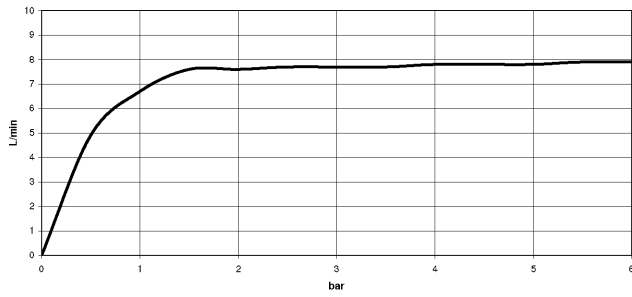

**Recommended miscellaneous**

**Swivel limitation set -** 12 820 970 90

**Recommended miscellaneous**

**Strainer waste with control handle - Chrome** 10 712 970-00

**Recommended miscellaneous**

**Dispenser without rosette - Chrome** 82 424 970-00

33 815 861

mm [inches]

**Flow rate chart**

**Certificates**

LGA\_38642.

WRAS\_240102021.

33 815 861

**Spare parts list**